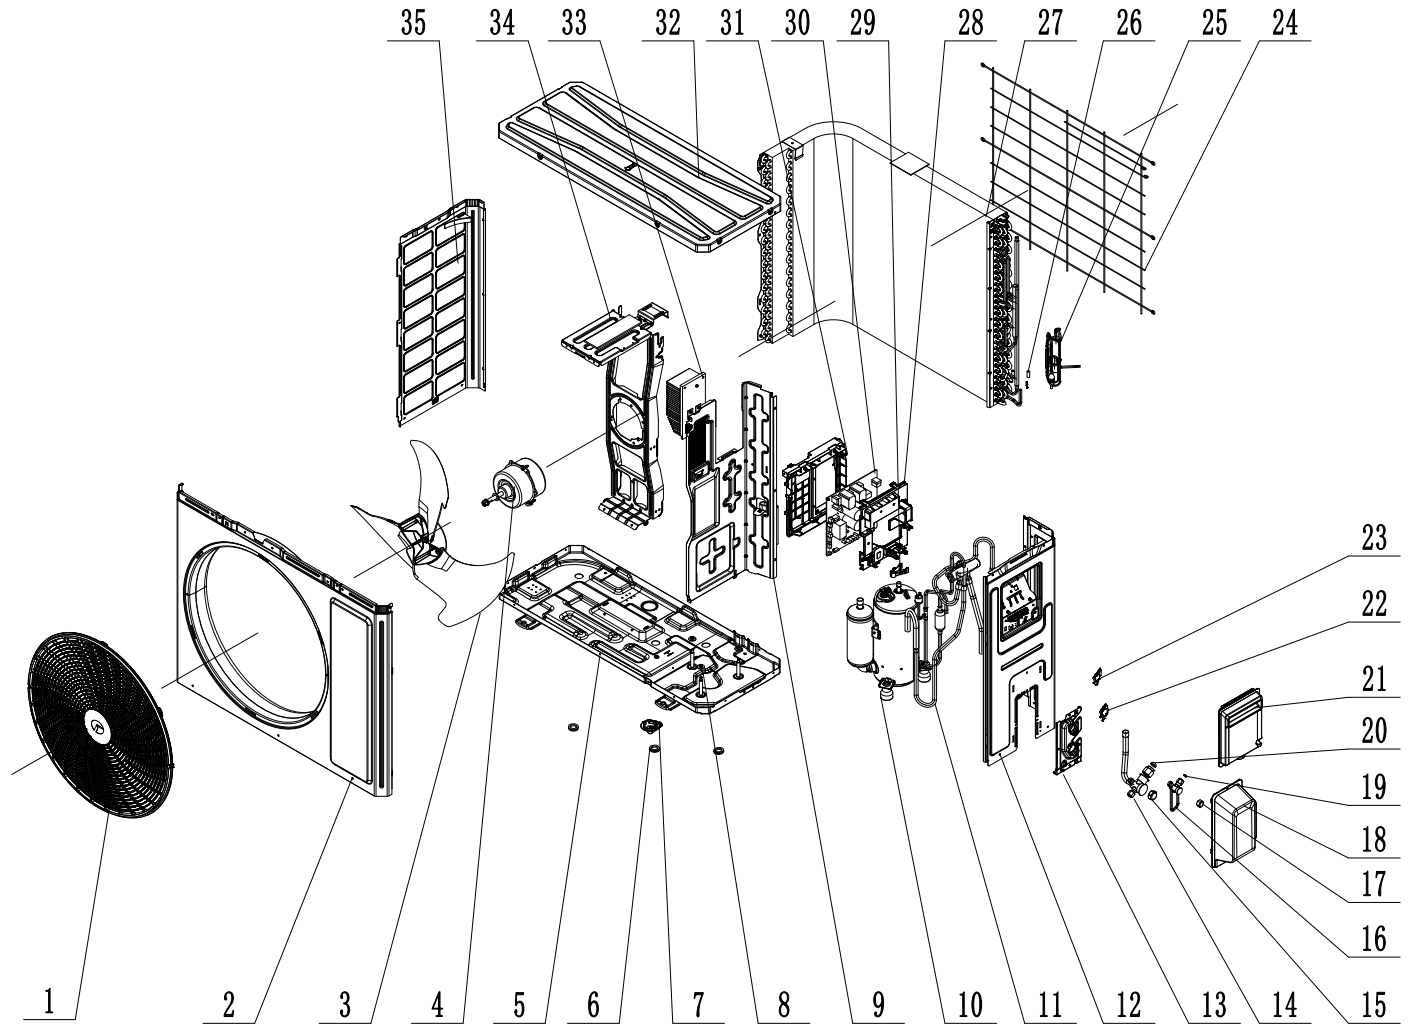

GWH32QFXH-K6DNB2A/O

Exploded View

GWH32QFXH-K6DNB2A/O

Spare Parts List

No.	Part Description	Part Code
1	Front Grill	200057060017
2	Cabinet	012022060019P
3	Axial Flow Fan	103002060027
4	Brushless DC Motor	15010400000102
5	Chassis Sub-assy	01700006071105P
6	Drainage hole Cap	06813401
7	Drainage Joint	26113009
8	Nut with Washer	70310013
9	Clapboard Assy	00007506017301
10	Compressor and Fittings	009001060690
11	4-Way Valve Assy	030152060990
12	Right Side Plate Assy	00008106022707
13	Valve Support Sub	000026060030
14	Cut-off valve 5/8(N)	070001060032
15	Nut(Rear Cover)	03623001
16	Cut-off valve 1/4(N)	070001060022
17	Back Cover Nut	035194060002
18	Valve Cover	200087060008
19	Pipe Connection Nut ("I" shape)	06320005
20	"Pipe Connection Nut ("D" shape) "	06320004
21	Handle	012210060006P
22	Supporter	20011400068
23	Valve Support Block	26113017
24	Rear Grill	016001060087
25	Capillary Tube	037002060369
26	Temperature Sensor	3900030815
27	Condenser Assy	01100206178103
28	Electric Box Cover	20008206007701
29	Pipe Clamp	N/A
30	Main Board	300027062302
31	Electric Box Assy	100002074507
32	Top Cover Sub-Assy	000051060149
33	Radiator	430034060150
34	Motor Support Sub-Assy	017012060328
35	Left Side Plate	012055060389P