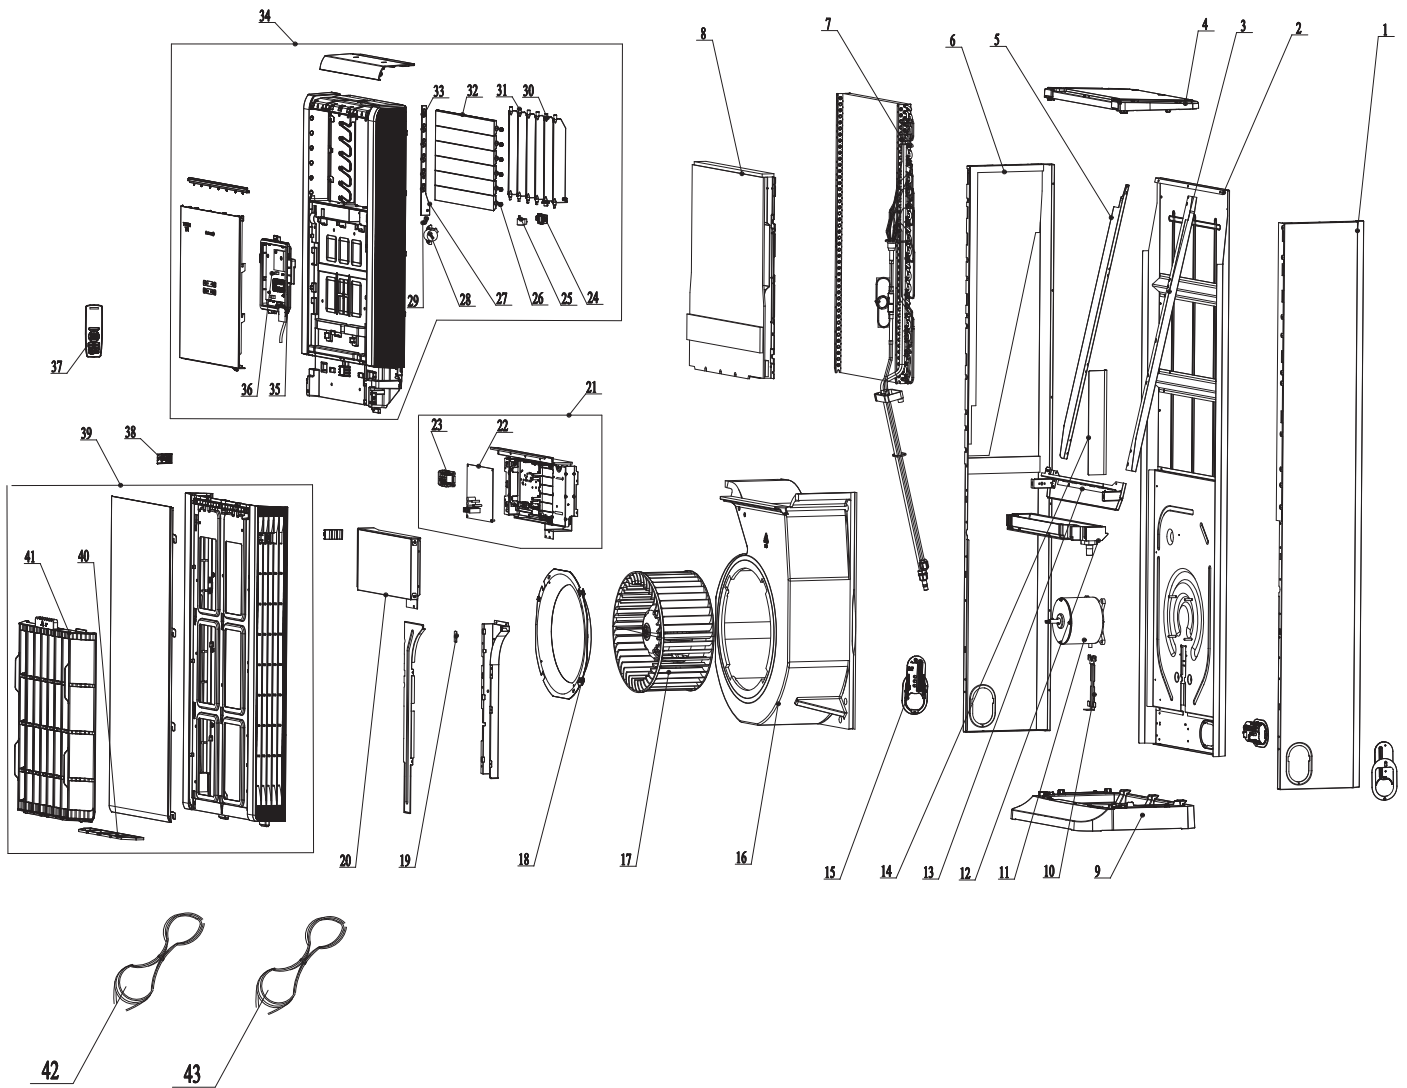

T FRESH

SPARE PARTS LIST

August 2023

GVH32ALXH-K6DNC7A/I

Exploded View

GVH32ALXH-K6DNC7A/I

Spare Parts List

No.	Part Description	Part Code
1	Right Side Plate Sub-Assy	0130451801
2	Rear Plate Assy	0130429001
3	Right Air Guard	01364507
4	Top Cover Sub-Assy	000051000034
5	Left Air Guard	01364506
6	Left Side Plate Sub-Assy	0130451901
7	Evaporator Assy	011001000602
8	Air Guard Assy	01364509
9	Chassis	200148000005
10	Wire Clamp	01384201
11	Fan Motor	150104060057
12	Water Tray Sub-Assy	12314811
13	Breakwater Sub-Assy	01364503P
14	Protection Cover	20124062
15	Rear Cover	20903400001
16	Centrifugal Fan	10314401
17	Propeller Housing Sub-assy	12104058
18	Diversion Circle	10374435
19	Gasket	70414201
20	Electric Box Cover Sub-Assy	01404388
21	Electric Box Assy	100002071474
22	Main Board	300002061447
23	Terminal Board	422000060016
24	Motor Cover	22244170
25	SteppingMotor	1521210104
26	Air Guide Bushing	1054420304
27	Guide Blade Lever	200235000004
28	SteppingMotor	15212115
29	Crank 1	10564204
30	Air Louver 1	200007000028
31	Air Louver 2	200007000029
32	Guide Louver	012152000009
33	Crankshaft of Guide Louver	200023060014
34	Air Outlet Panel Assy	000039060149
35	Electric Controller Box Sub-Assy	N/A
36	Display Board	300001000195
37	Remote Controller	305001060145
38	Screw Cover	200005000006
39	Air Intake Panel Assy	000041060059
40	Filter (lower)	11124012
41	Filter Sub-assy(Upper)	111001000032
42	Connecting Cable	4002052319
43	Connecting Cable	4002054026